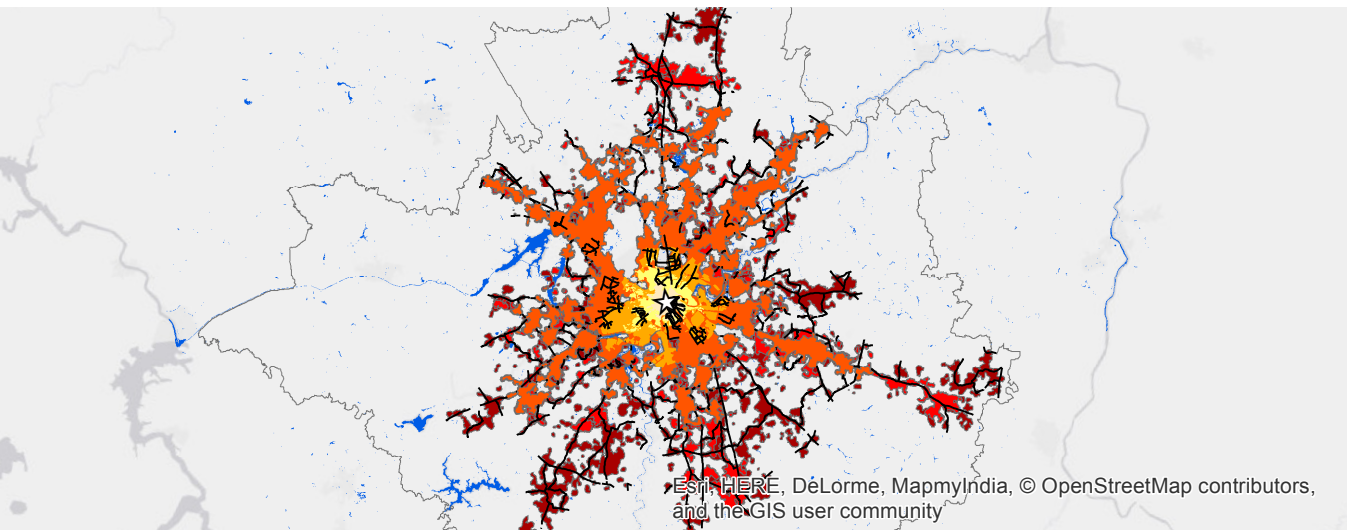

1893

1939

1957

1991

2001

2014

Esri, HERE, DeLorme, MapmyIndia, © OpenStreetMap contributors, and the GIS user community

Moscow, Russia
1893-2014

- 1893
- 1939
- 1957

- 1991
- 2001
- 2014

Arterial Roads

- ★ CBD
- Study area
- Water
- No data